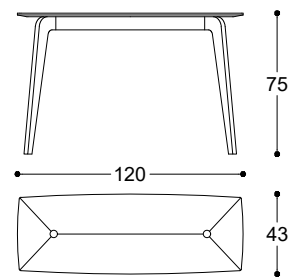

Beatriz Sempere, 2015

Side tables and consoles with supporting structure in Canaletto walnut or Ash moka solid wood. Top in MDF with Canaletto walnut or Ash moka veneer. Central metal insert in polished gold or dark bronze matt finishing.

Tavolini e consolle con struttura in Noce Canaletto o Frassino massiccio tinta moka. Top in MDF impiallacciato in Noce Canaletto o Frassino tinta moka con inserto centrale in metallo finitura oro lucido o bronzo scuro opaco.

Article: Side table Canaletto walnut
Code: TOM47C
Article: Side table Ash moka
Code: TOM47F

Article: Side table Canaletto walnut
Code: TOM61C
Article: Side table Ash moka
Code: TOM61F

Article: Side table Canaletto walnut
Code: TOM120C
Article: Side table Ash moka
Code: TOM120F