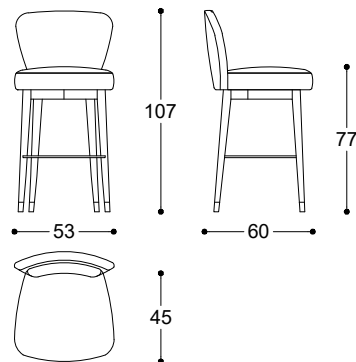

Pier Luigi Frighetto, 2016

Stool (swivel version available) with structure in solid beech wood, padding in fire-resistant expanded polyurethane. Legs in solid Ash, moka lacquered with metal glides and footrest in polished gold or dark bronze matt finishing. Non-removable cover.

Article: Stool H 67
Code: OLI67

Article: Stool H 77
Code: OLI77

Article: Stool H 67 swivel
Code: OLI67SW

Article: Stool H 77 swivel
Code: OLI77SW