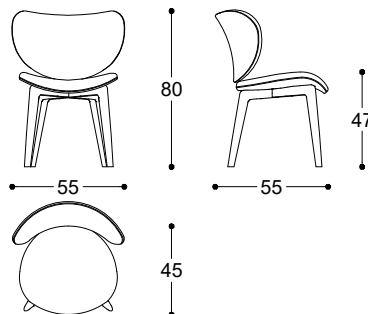

Pier Luigi Frighetto, 2019

Chair with seat, back in curved beech wood, padding in high-resilience expanded polyurethane. Legs in solid Ash, moka lacquered. Non-removable cover.

Sedia con struttura in multistrato di faggio e imbottitura in poliuretano espanso. Base in frassino massiccio, verniciato nero. Non sfoderabile.

Article: Dining wood chair
Code: KEL21