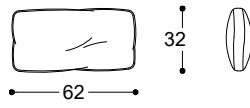

Article: Terminal element 140 x 115 Left
Code: SX-MAR5H
Article: Terminal element 140 x 115 Right
Code: DX-MAR5G

Article: Linear element 100 x 115
Code: MAR20

Article: Linear element 110 x 115
Code: MAR30

Article: Linear element 130 x 115
Code: MAR50

Article: Dormeuse 110 x 180 Left
Code: SX-MAR1B
Article: Dormeuse 110 x 180 Right
Code: DX-MAR1C

Pier Luigi Frighetto, 2011

Article: Corner element 117 x 117
Code: MARAN