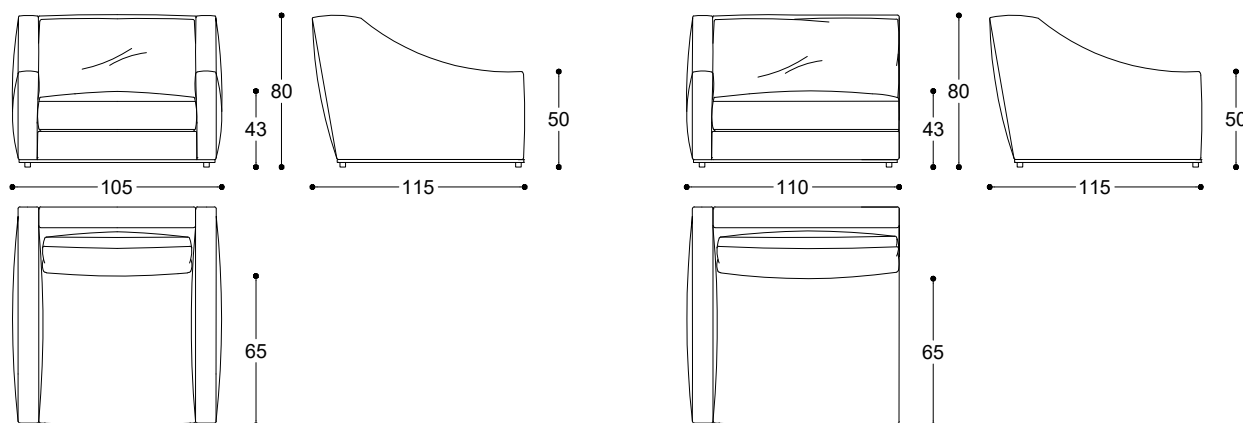

Pier Luigi Frighetto, 2011

Modular sofa with structure in fir and poplar wood, with crossed elastic belt spring system. Padding in high-density expanded polyurethane, upholstery in thermo-bonded fibre with stretch jersey. Seat cushions in 100% channelled goose feather, 10% down, closed in independent rooms, filling with central insert high-resilience polyurethane foam in different densities and memory foam. Back cushions in 100% European, channelled goose feather, 10% down, closed in independent rooms. Fully removable fabric covers, only the cushions for the leather version.

Article: Armchair
Code: MAR10

Article: Terminal element 110 x 115 Left
Code: SX-MAR2D
Article: Terminal element 110 x 115 Right
Code: DX-MAR2C

Pier Luigi Frighetto, 2011

Article: Terminal element 120 x 115 Left
Code: SX-MAR3F
Article: Terminal element 120 x 115 Right
Code: DX-MAR3E

Article: Terminal element 140 x 115 Left
Code: SX-MAR5H
Article: Terminal element 140 x 115 Right
Code: DX-MAR5G

Article: Linear element 100 x 115
Code: MAR20

Article: Linear element 110 x 115
Code: MAR30

Article: Loinrest pillow 62 x 32
Code: MAR62

Article: Loinrest pillow 82 x 32
Code: MAR82