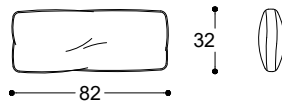

Article: Loinrest pillow 82 x 32
Code: MAR82