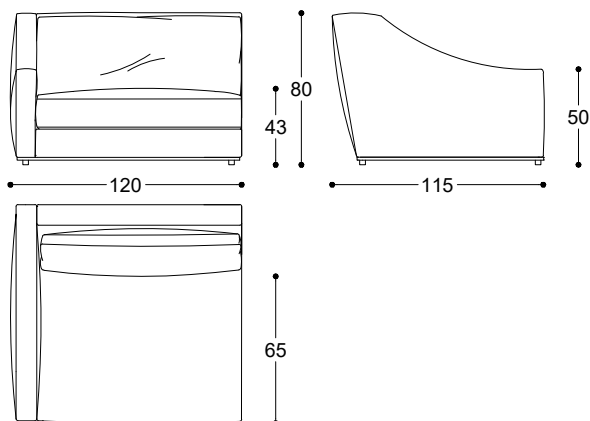

Pier Luigi Frighetto, 2011

Modular sofa with structure in fir and poplar wood, with crossed elastic belt spring system. Padding in high-density expanded polyurethane, upholstery in thermo-bonded fibre with stretch jersey. Seat cushions in 100% channelled goose feather, 10% down, closed in independent rooms, filling with central insert high-resilience polyurethane foam in different densities and memory foam. Back cushions in 100% European, channelled goose feather, 10% down, closed in independent rooms. Fully removable fabric covers, only the cushions for the leather version.

Article: Armchair
Code: MAR10

Article: Terminal element 110 x 115 Left
Code: SX-MAR2D
Article: Terminal element 110 x 115 Right
Code: DX-MAR2C

Pier Luigi Frighetto, 2011

Article: Terminal element 120 x 115 Left
Code: SX-MAR3F
Article: Terminal element 120 x 115 Right
Code: DX-MAR3E

Article: Terminal element 140 x 115 Left
Code: SX-MAR5H
Article: Terminal element 140 x 115 Right
Code: DX-MAR5G

Article: Linear element 100 x 115
Code: MAR20

Article: Linear element 110 x 115
Code: MAR30

Article: Loinrest pillow 62 x 32
Code: MAR62

Article: Loinrest pillow 82 x 32
Code: MAR82