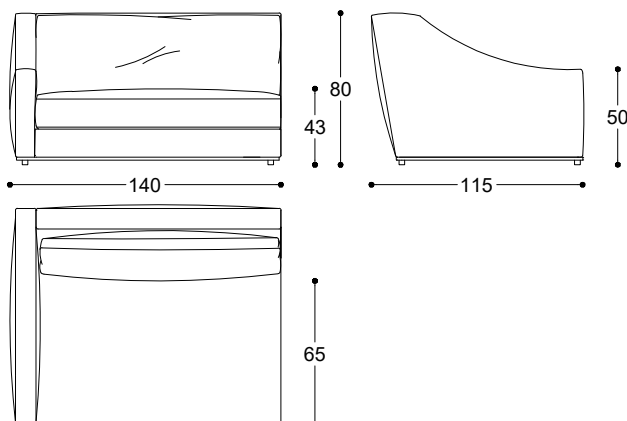

Article: Armchair
Code: MAR10

Article: Terminal element 110 x 115 Left
Code: SX-MAR2D
Article: Terminal element 110 x 115 Right
Code: DX-MAR2C

Pier Luigi Frighetto, 2011

Article: Terminal element 120 x 115 Left
Code: SX-MAR3F
Article: Terminal element 120 x 115 Right
Code: DX-MAR3E

Article: Terminal element 140 x 115 Left
Code: SX-MAR5H
Article: Terminal element 140 x 115 Right
Code: DX-MAR5G

Article: Linear element 100 x 115
Code: MAR20

Article: Linear element 110 x 115
Code: MAR30