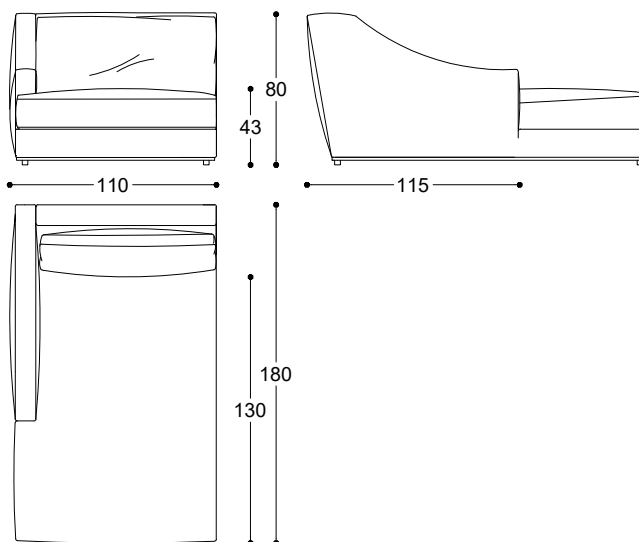

Article: Armchair
Code: MAR10

Article: Terminal element 110 x 115 Left
Code: SX-MAR2D
Article: Terminal element 110 x 115 Right
Code: DX-MAR2C

Pier Luigi Frighetto, 2011

Article: Terminal element 120 x 115 Left
Code: SX-MAR3F
Article: Terminal element 120 x 115 Right
Code: DX-MAR3E

Article: Terminal element 140 x 115 Left
Code: SX-MAR5H
Article: Terminal element 140 x 115 Right
Code: DX-MAR5G

Article: Linear element 100 x 115
Code: MAR20

Article: Linear element 110 x 115
Code: MAR30

Article: Linear element 130 x 115
Code: MAR50

Article: Dormeuse 110 x 180 Left
Code: SX-MAR1B
Article: Dormeuse 110 x 180 Right
Code: DX-MAR1C

Pier Luigi Frighetto, 2011

Article: Corner element 117 x 117
Code: MARAN