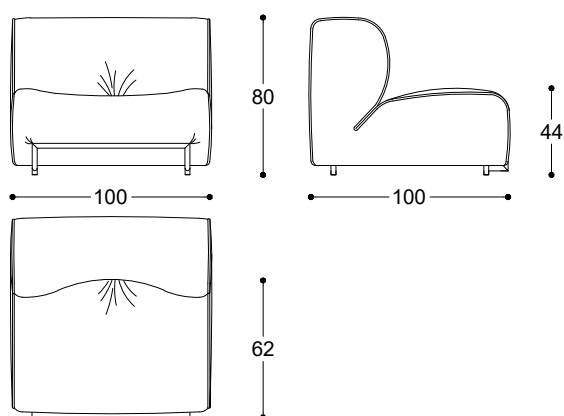

Pier Luigi Frighetto, 2019

Modular sofa with structure in poplar wood. Padding in high-resilience expanded polyurethane, crossed elastic belt and upholstery in thermo-bonded fibre with stretch jersey. Base in dark chrome varnished metal rod. Fully removable fabric cover. Non removable leather cover. Side tables with structure in varnished metal. Top in MDF with Ash moka veneer.

Divano componibile con struttura in pioppo ricoperto da poliuretano espanso ad alta densità, cinghie elastiche intrecciate e rivestimento in fibra termolegata accoppiata a maglina elastica. Base in tubolare metallico verniciato cromo scuro. Completamente sfoderabile in tessuto. Tavolini con struttura in metallo verniciato e top in MDF finitura Frassino tinto Moka.

Article: Terminal element 100 x 100 right
Code: DX-BAM1R
Article: Terminal element 100 x 100 left
Code: SX-BAM1L

Article: Linear element 100 x 100
Code: BAM1

BAMBOO

Pier Luigi Frighetto, 2019

Article: Terminal element 100 x 140 left
Code: SX-BAM2L
Article: Terminal element 100 x 140 right
Code: DX-BAM2R

Article: Linear element 100 x 140
Code: BAM2

Article: Open element 140 x 100 left
Code: SX-BAM4L
Article: Open element 140 x 100 right
Code: DX-BAM4R

Article: Pouf 100 x 100
Code: BAMP1

Article: Corner pouf 100 x 100
Code: BAMP1AN