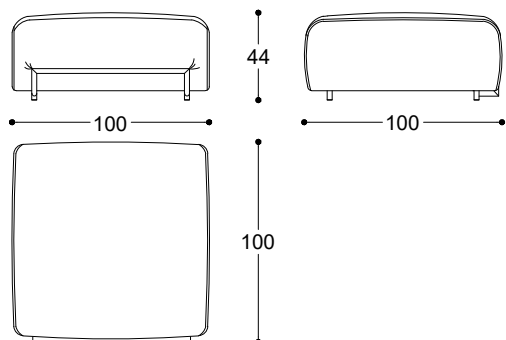

Article: Terminal element 100 x 100 right
Code: DX-BAM1R
Article: Terminal element 100 x 100 left
Code: SX-BAM1L

Article: Linear element 100 x 100
Code: BAM1

BAMBOO

Pier Luigi Frighetto, 2019

Article: Terminal element 100 x 140 left
Code: SX-BAM2L
Article: Terminal element 100 x 140 right
Code: DX-BAM2R

Article: Linear element 100 x 140
Code: BAM2

Article: Open element 140 x 100 left
Code: SX-BAM4L
Article: Open element 140 x 100 right
Code: DX-BAM4R

Article: Pouf 100 x 100
Code: BAMP1

Article: Corner pouf 100 x 100
Code: BAMP1AN

Article: Linear/terminal pouf 100 x 100
Code: BAMP1C

BAMBOO

Pier Luigi Frighetto, 2019

Article: Pouf 100 x 140
Code: BAMP2

Article: Corner pouf 100 x 140
Code: BAMP2AN

Article: Linear/terminal pouf 100 x 140
Code: BAMP2C