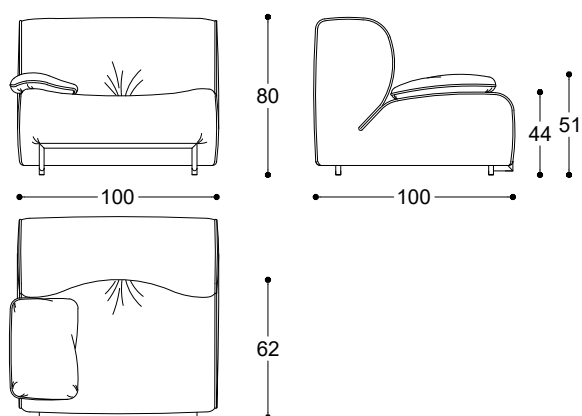

Pier Luigi Frighetto, 2019

Modular sofa with structure in poplar wood. Padding in high-resilience expanded polyurethane, crossed elastic belt and upholstery in thermo-bonded fibre with stretch jersey. Base in dark chrome varnished metal rod. Fully removable fabric cover. Non removable leather cover. Side tables with structure in varnished metal. Top in MDF with Ash moka veneer.

Divano componibile con struttura in pioppo ricoperto da poliuretano espanso ad alta densità, cinghie elastiche intrecciate e rivestimento in fibra termolegata accoppiata a maglina elastica. Base in tubolare metallico verniciato cromo scuro. Completamente sfoderabile in tessuto. Tavolini con struttura in metallo verniciato e top in MDF finitura Frassino tinto Moka.

Article: Terminal element 100 x 100 right
Code: DX-BAM1R
Article: Terminal element 100 x 100 left
Code: SX-BAM1L

Article: Linear element 100 x 100
Code: BAM1

BAMBOO

Pier Luigi Frighetto, 2019

Article: Terminal element 100 x 140 left
Code: SX-BAM2L
Article: Terminal element 100 x 140 right
Code: DX-BAM2R