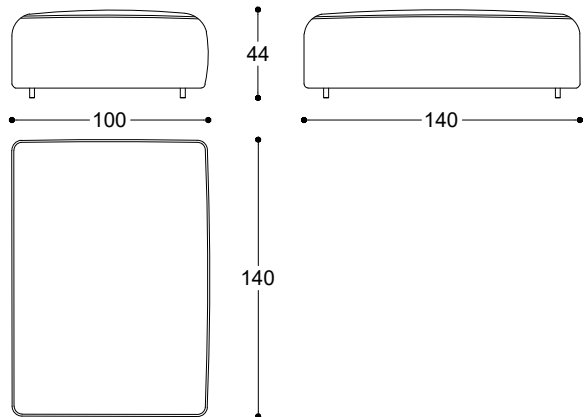

Article: Terminal element 100 x 100 right
Code: DX-BAM1R
Article: Terminal element 100 x 100 left
Code: SX-BAM1L

Article: Linear element 100 x 100
Code: BAM1

BAMBOO

Pier Luigi Frighetto, 2019

Article: Terminal element 100 x 140 left
Code: SX-BAM2L
Article: Terminal element 100 x 140 right
Code: DX-BAM2R

Article: Linear element 100 x 140
Code: BAM2

Article: Open element 140 x 100 left
Code: SX-BAM4L
Article: Open element 140 x 100 right
Code: DX-BAM4R

Article: Pouf 100 x 100
Code: BAMP1

Article: Corner pouf 100 x 100
Code: BAMP1AN

Article: Linear/terminal pouf 100 x 100
Code: BAMP1C

BAMBOO

Pier Luigi Frighetto, 2019

Article: Pouf 100 x 140
Code: BAMP2

Article: Corner pouf 100 x 140
Code: BAMP2AN

Article: Linear/terminal pouf 100 x 140
Code: BAMP2C