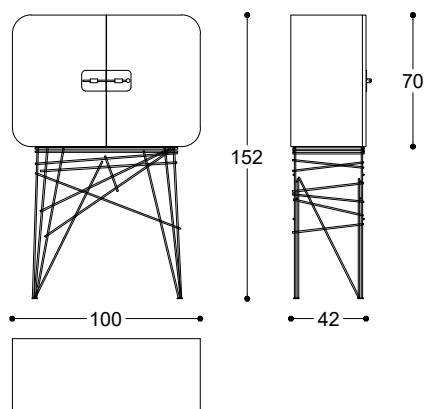

Claudia Campone + Martina Stancati, 2016

Cocktail cabinet with base and handle in polished gold or dark chrome stainless steel. Structure in curved plywood and glossy polyester lacquered MDF available in Blue-black, Rosso fuoco, Amaranto, Fango, Petrolio or Bianco grigio colours. Internal mirror backrest and diffused LED light system with sensors switch. Extra-clear glass shelf. Canaletto Walnut internal drawer with inside sliding shelf, retractable handle.

Mobile bar, con base e maniglia in acciaio finitura oro lucido o cromo scuro. Contenitore in multistrato curvato e MDF laccato lucido spazzolato su base poliestere disponibile nei colori Blue-black, Rosso fuoco, Amaranto, Fango, Petrolio o Bianco grigio. Schienale interno in specchio, dotato di luce diffusa a led con sensori di accensione. Ripiano in vetro extrachiaro. Cassetto interno in Noce Canaletto dotato di piano d'appoggio interno scorrevole, maniglia a scomparsa.

Article: Liquor Bar with structure in Gold
 Code: MAIBARG
 Article: Liquor Bar with structure in Dark Chrome
 Code: MAIBARC

Claudia Campone + Martina Stancati, 2021

Cupboard with base and handle in polished gold or dark chrome stainless steel. Structure in curved plywood and glossy polyester lacquered MDF available in Blue-black, Rosso fuoco, Amaranto, Fango, Petrolio or Bianco grigio colours. Internal mirror backrest and diffused LED light system with sensors switch. Extra-clear glass shelf. Canaletto Walnut internal drawer with inside sliding shelf.