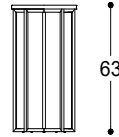

Article: Side table all bronze H 46

Code: ELI35H46

Article: Side table all gold H 46

Code: ELI35H46G

Article: Side table bronze / top in Calacatta Vagli H 46

Code: ELI35H46C

Article: Side table bronze / top in Elegant Brown Stone H 46

Code: ELI35H46S

Article: Side table bronze / top in Port Laurent H 46

Code: ELI35H46P

*Pier Luigi Frighetto, 2014*

Article: Side table all bronze H 63  
Code: ELI35H63  
Article: Side table all gold H 63  
Code: ELI35H63G

Article: Side table bronze / top in Calacatta Vagli H 63  
Code: ELI35H63C  
Article: Side table bronze / top in Elegant Brown Stone H 63  
Code: ELI35H63S  
Article: Side table bronze / top in Port Laurent H 63  
Code: ELI35H63P

Article: Coffee table top Calacatta Vagli oro marble diam. 70  
Code: ELI70C  
Article: Coffee table top Elegant Brown Stone diam. 70  
Code: ELI70  
Article: Side table top in Port Laurent diam. 70  
Code: ELI70P