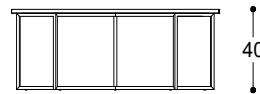

Article: Coffee table top Calacatta Vagli oro marble diam. 110
Code: ELI110C
Article: Coffee table top Elegant Brown Stone diam. 110
Code: ELI110
Article: Coffee table top in Port Laurent diam. 110
Code: ELI110P