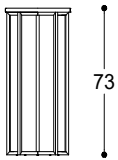

Article: Side table all bronze H 46

Code: ELI35H46

Article: Side table all gold H 46

Code: ELI35H46G

Article: Side table bronze / top in Calacatta Vagli H 46

Code: ELI35H46C

Article: Side table bronze / top in Elegant Brown Stone H 46

Code: ELI35H46S

Article: Side table bronze / top in Port Laurent H 46

Code: ELI35H46P

*Pier Luigi Frighetto, 2014*

Article: Side table all bronze H 63  
Code: ELI35H63  
Article: Side table all gold H 63  
Code: ELI35H63G

Article: Side table bronze / top in Calacatta Vagli H 63  
Code: ELI35H63C  
Article: Side table bronze / top in Elegant Brown Stone H 63  
Code: ELI35H63S  
Article: Side table bronze / top in Port Laurent H 63  
Code: ELI35H63P

Article: Coffee table top Calacatta Vagli oro marble diam. 70  
Code: ELI70C  
Article: Coffee table top Elegant Brown Stone diam. 70  
Code: ELI70  
Article: Side table top in Port Laurent diam. 70  
Code: ELI70P