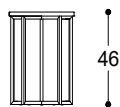

Article: Side table all bronze H 46

Code: ELI35H46

Article: Side table all gold H 46

Code: ELI35H46G

Article: Side table bronze / top in Calacatta Vagli H 46

Code: ELI35H46C

Article: Side table bronze / top in Elegant Brown Stone H 46