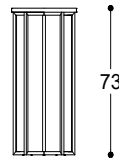

Article: Side table bronze / top in Calacatta Vagli H 73
Code: ELI35H73C
Article: Side table bronze / top in Elegant Brown Stone H 73
Code: ELI35H73S
Article: Side table bronze / top in Port Laurent H 73
Code: ELI35H73P