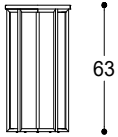

Article: Side table all bronze H 46

Code: ELI35H46

Article: Side table all gold H 46

Code: ELI35H46G

Article: Side table bronze / top in Calacatta Vagli H 46

Code: ELI35H46C

Article: Side table bronze / top in Elegant Brown Stone H 46

Code: ELI35H46S

Article: Side table bronze / top in Port Laurent H 46

Code: ELI35H46P

*Pier Luigi Frighetto, 2014*

Article: Side table all bronze H 63  
Code: ELI35H63  
Article: Side table all gold H 63  
Code: ELI35H63G

Article: Coffee table top Calacatta Vagli oro marble diam. 70  
Code: ELI70C  
Article: Coffee table top Elegant Brown Stone diam. 70  
Code: ELI70  
Article: Side table top in Port Laurent diam. 70  
Code: ELI70P

Article: Coffee table top Calacatta Vagli oro marble diam. 110  
Code: ELI110C  
Article: Coffee table top Elegant Brown Stone diam. 110  
Code: ELI110  
Article: Coffee table top in Port Laurent diam. 110  
Code: ELI110P