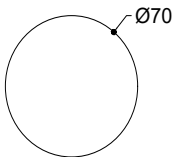

Article: Coffee table top Calacatta Vagli oro marble diam. 70
Code: ELI70C
Article: Coffee table top Elegant Brown Stone diam. 70
Code: ELI70
Article: Side table top in Port Laurent diam. 70
Code: ELI70P