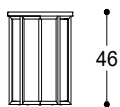

Article: Side table all bronze H 46

Code: ELI35H46

Article: Side table all gold H 46

Code: ELI35H46G

Article: Side table bronze / top in Calacatta Vagli H 46

Code: ELI35H46C

Article: Side table bronze / top in Elegant Brown Stone H 46