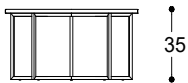

Article: Coffee table top Calacatta Vagli oro marble diam. 70
Code: ELI70C
Article: Coffee table top Elegant Brown Stone diam. 70
Code: ELI70
Article: Side table top in Port Laurent diam. 70
Code: ELI70P